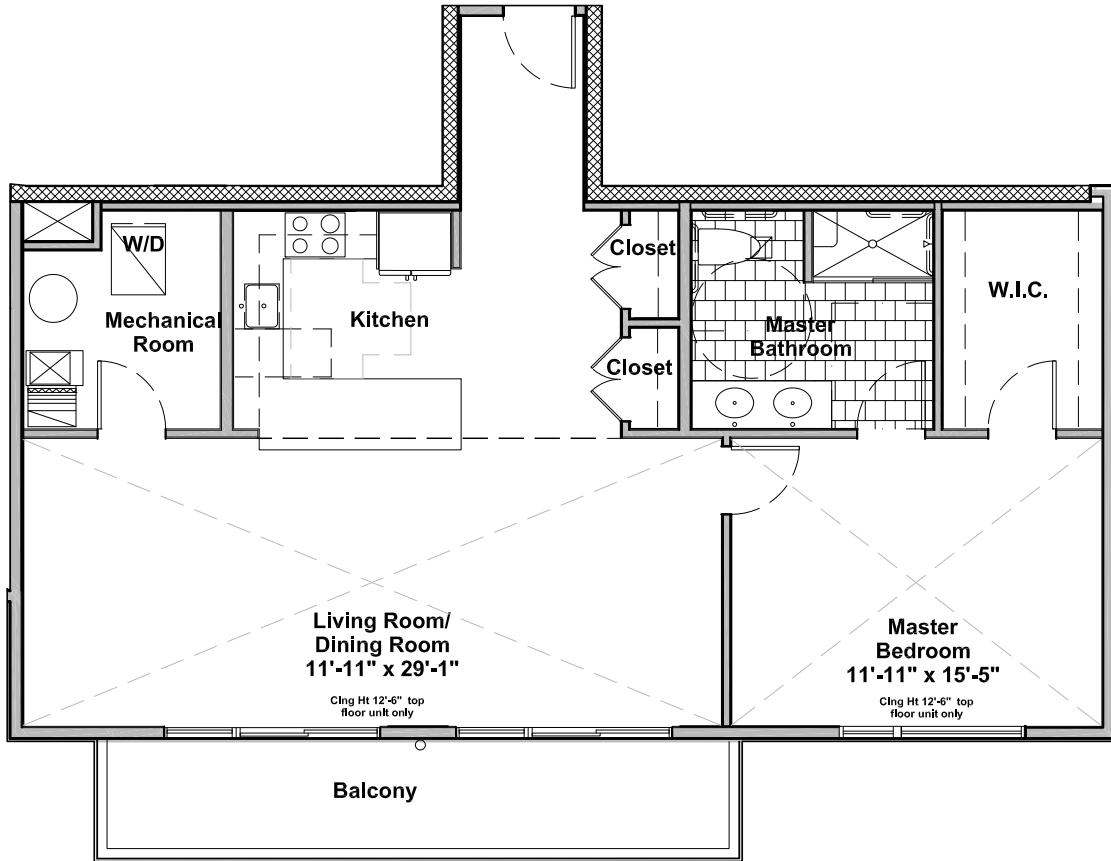

## IN PRINCETON

300 BUNN DRIVE, PRINCETON NJ 08540  
 T. 609-924-0333 F. 609-688-9990  
 E. INFO@JROBERTHILLIER.COM

- All units feature:
- 8'-6" high ceilings unless otherwise indicated.
  - Select top floor units have +12' ceilings where indicated.
  - Select ground floor apartments have patio areas.
  - Full size stacked Washer and Dryer
  - Full size Refrigerator
  - Gas Range
  - Dishwasher & Microwave
  - Gas Heat
  - Electric Hot Water
  - Fully programmable Thermostat

Unit Number	<b>B107, B207, B307</b>
Unit Type	<b>Signature</b>
Area	<b>1069 SF</b>
Bedrooms	<b>1</b>
Bathrooms	<b>1</b>